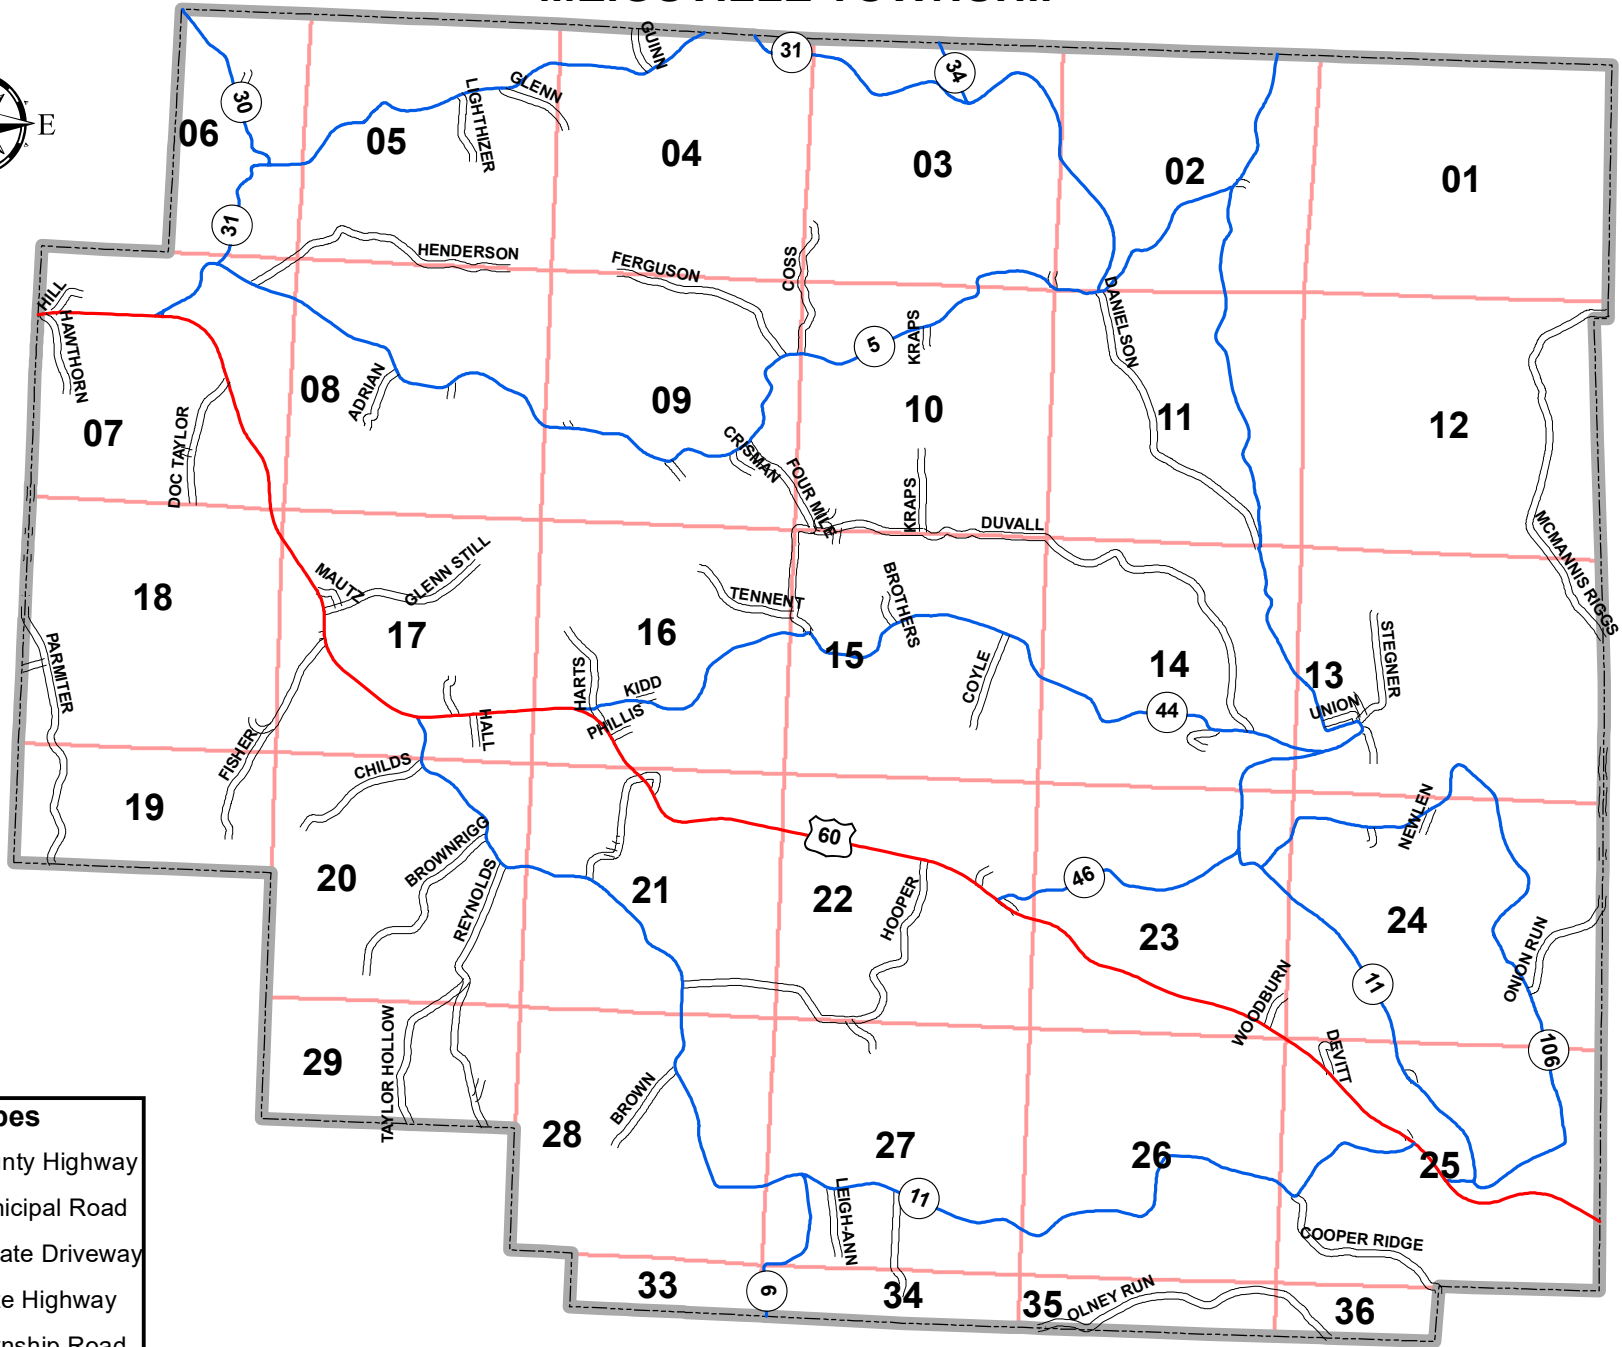

MEIGSVILLE TOWNSHIP

Road Types

- County Highway
- Municipal Road
- Private Driveway
- State Highway
- Township Road